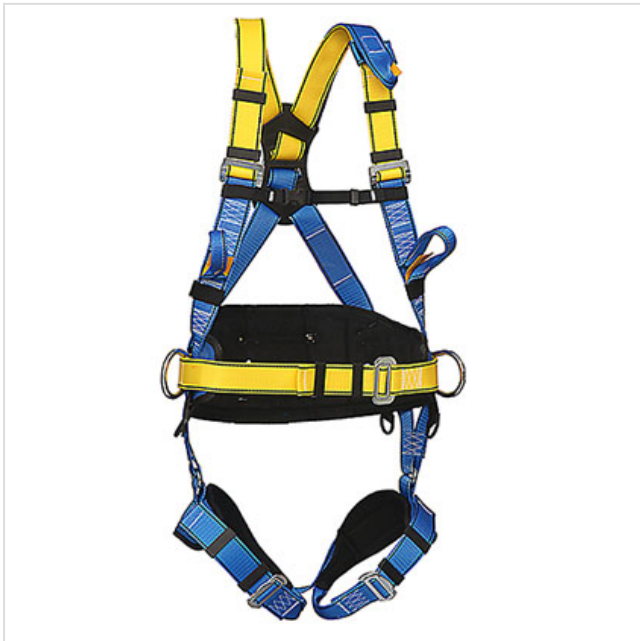

AB16101

Main features

EN 358 EN 361

Wykonanie:

Taśmy: **poliamid/poliester 45 mm**

Klamry: **stalowe - ocynkowane**

Nici: **poliestrowe**

Technical data

[cm]	M-XL	XXL
A	75 - 120	80 - 140
B	90 - 120	100 - 130
C	55 - 70	65 - 80
H	55 - 80	65 - 95
W	1720 g	1870 g

Harness with dorsal and front anchorage point. Regulation for legs and shoulder straps. Rotary work positioning belt with side attachment points.